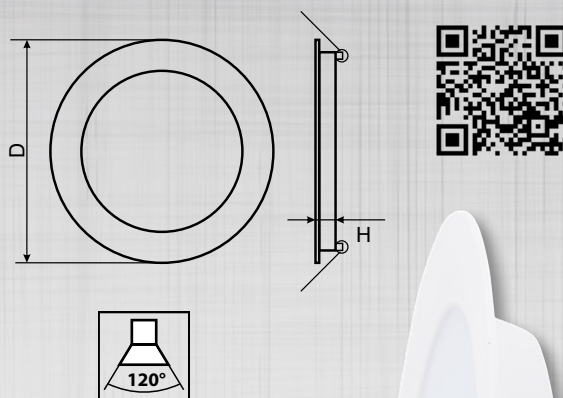

LED-DLS-3NW

SAMSUNG LED Inside